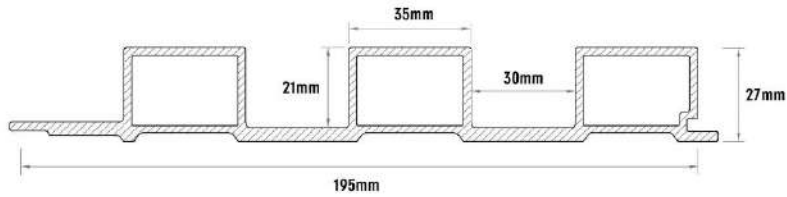

Color & Size Options !

27 mm

Panel Size : 116 Inch (Length) x 7.7 inch (Width) x 27 mm (Height)
Area per Panel : 6.2 SQF Per Panel