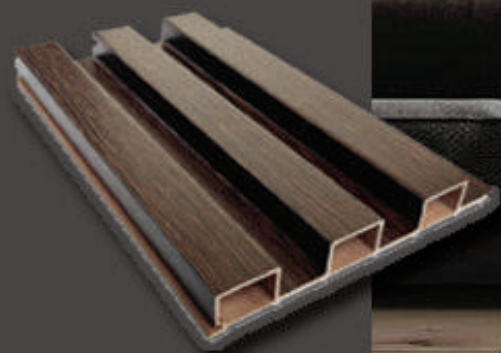

go  
**Bold**  
flaunt your  
walls

natural 27mm

go  
**Classic**  
make everlasting  
elegant

brown 27mm

go  
**Linear**  
build inline  
harmony

wenge 27mm