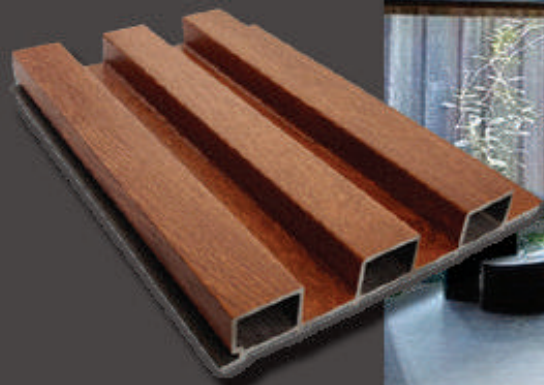

## A Luxury Range Of Interior Louvers

**an elite range of fluted panels that are modern & classy.  
A remarkable combination of nature and technology,  
that offers a highly Superior, Resilient and Cost Effective  
alternate to real wood Paneling. Wood Concept WPC Louver  
Panels are pre finished, ready to Install, completely Water  
& Termite Proof and durable enough to last a lifetime.**

areas  
of  
louvers  
application

**Louver Panels can be used to beautify all Interior walls & Ceilings in homes, offices, hotels, healthcare, education institutes, health clubs, recreation facilities, etc without the fear of deformation, breakage, discoloration or going bad.**

go  
**Bold**  
flaunt your  
walls

natural 27mm

go  
**Classic**  
make everlasting  
elegant

brown 27mm

go  
**Linear**  
build inline  
harmony

wenge 27mm