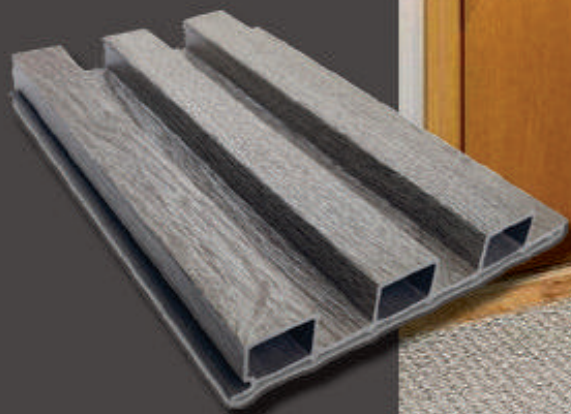

go
Bold
flaunt your
walls

natural 27mm