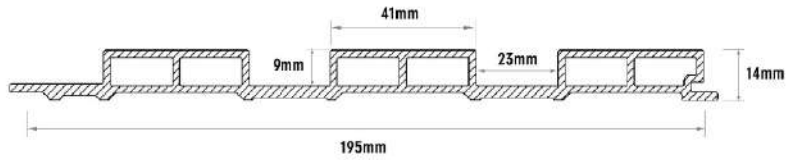

Color & Size Options !

14 mm

Panel Size : 116 Inch (Length) x 7.7 inch (Width) x 14 mm (Height)
Area per Panel : 6.2 SQF Per Panel