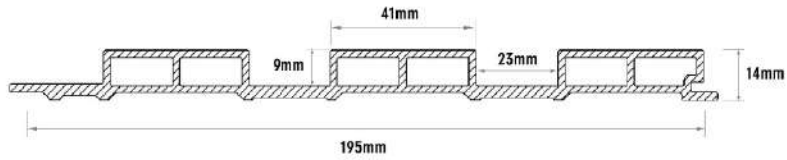

# Color & Size Options !

**27 mm**

Panel Size : 116 Inch (Length) x 7.7 inch (Width) x 27 mm (Height)  
Area per Panel : 6.2 SQF Per Panel

Teak#

Ash#

Brown#

# Color & Size Options !

**14 mm**

Panel Size : 116 Inch (Length) x 7.7 inch (Width) x 14 mm (Height)  
Area per Panel : 6.2 SQF Per Panel

Walnut#

Natural#

Wenge#

# Color & Size Options !

**14 mm**

Panel Size : 116 Inch (Length) x 7.7 inch (Width) x 14 mm (Height)  
Area per Panel : 6.2 SQF Per Panel

Teak#

Ash#

Brown#

Finishing  
**Accessories**

**Corner Profile**