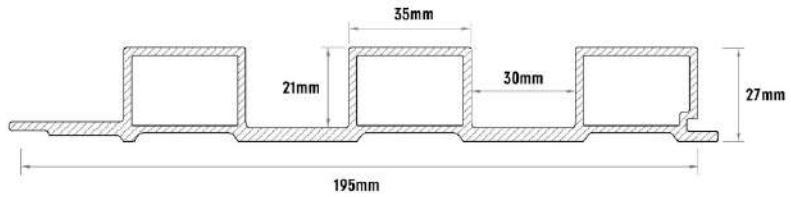

# Color & Size Options !

**27 mm**

Panel Size : 116 Inch (Length) x 7.7 inch (Width) x 27 mm (Height)  
Area per Panel : 6.2 SQF Per Panel

Walnut#

Natural#

Wenge#

# Color & Size Options !

**27 mm**

Panel Size : 116 Inch (Length) x 7.7 inch (Width) x 27 mm (Height)  
Area per Panel : 6.2 SQF Per Panel

Teak#

Ash#

Brown#

# Color & Size Options !

**14 mm**

Panel Size : 116 Inch (Length) x 7.7 inch (Width) x 14 mm (Height)  
Area per Panel : 6.2 SQF Per Panel

Teak#

Ash#

Brown#

Finishing  
**Accessories**

**Corner Profile**